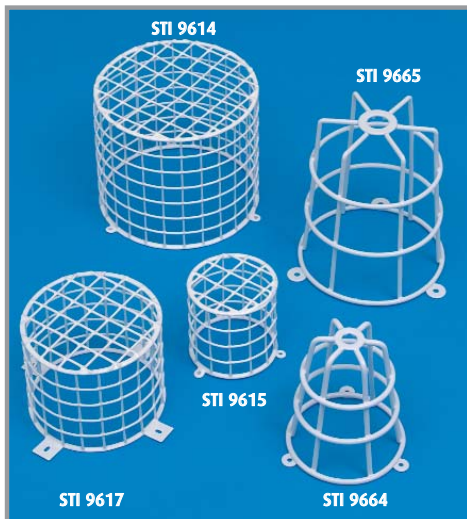

CLOCK & BELL CAGES

▼ Clock & Bell Cages dimensions and technical information (STI 9631, STI 9632 & STI 9633)

MODELS AVAILABLE

MODEL	DIAMETER	DEPTH	IMAGE
STI 9631	270mm (10.6")	152mm (6")	
STI 9632	420mm (16.5")	152mm (6")	
STI 9633	508mm (20")	152mm (6")	

BEACON & SOUNDER CAGES

▼ Beacon & Sounder Cages dimensions and technical information (STI 9614, STI 9615, STI 9617, STI 9664 & STI 9665)

MODELS AVAILABLE

MODEL	DIAMETER	DEPTH	IMAGE
STI 9614	200mm (7.9")	150mm (6")	
STI 9615	95mm (3.7")	90mm (3.5")	
STI 9617	150mm (5.9")	125mm (4.9")	
STI 9664	98mm (3.86")	157mm (6.18")	
STI 9665	178mm (7")	214mm (8.43")	