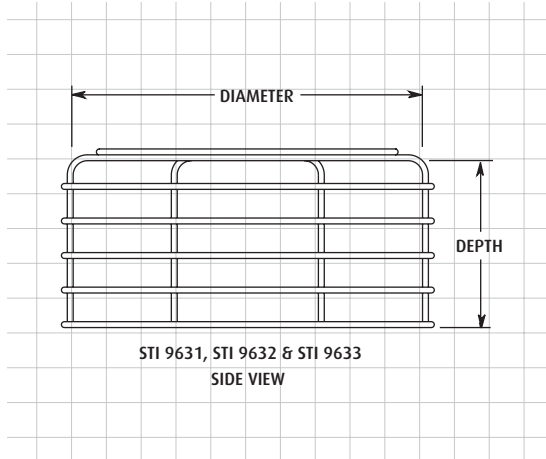

CLOCK & BELL CAGES

▼ Clock & Bell Cages dimensions and technical information (STI 9631, STI 9632 & STI 9633)

MODELS AVAILABLE

MODEL	DIAMETER	DEPTH	IMAGE
STI 9631	270mm (10.6")	152mm (6")	
STI 9632	420mm (16.5")	152mm (6")	
STI 9633	508mm (20")	152mm (6")	

BEACON & SOUNDER CAGES

▼ Beacon & Sounder Cages dimensions and technical information (STI 9614, STI 9615, STI 9617, STI 9664 & STI 9665)

MODELS AVAILABLE

MODEL	DIAMETER	DEPTH	IMAGE
STI 9614	200mm (7.9")	150mm (6")	
STI 9615	95mm (3.7")	90mm (3.5")	
STI 9617	150mm (5.9")	125mm (4.9")	
STI 9664	98mm (3.86")	157mm (6.18")	
STI 9665	178mm (7")	214mm (8.43")	