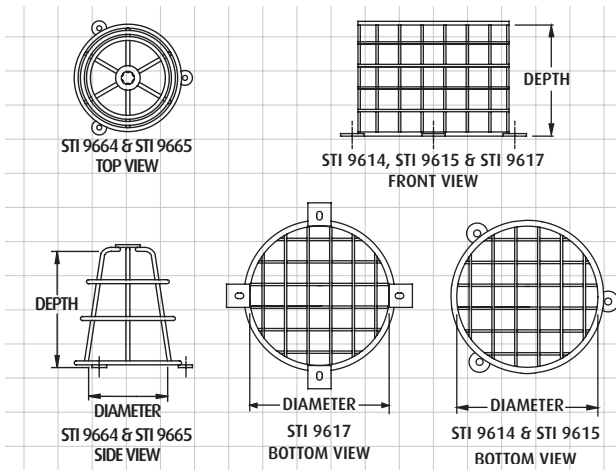

CLOCK & BELL CAGES

▼ Clock & Bell Cages dimensions and technical information (STI 9631, STI 9632 & STI 9633)

MODELS AVAILABLE

MODEL	DIAMETER	DEPTH	IMAGE
STI 9631	270mm (10.6")	152mm (6")	
STI 9632	420mm (16.5")	152mm (6")	
STI 9633	508mm (20")	152mm (6")	

BEACON & SOUNDER CAGES

▼ Beacon & Sounder Cages dimensions and technical information (STI 9614, STI 9615, STI 9617, STI 9664 & STI 9665)

MODELS AVAILABLE

MODEL	DIAMETER	DEPTH	IMAGE
STI 9614	200mm (7.9")	150mm (6")	
STI 9615	95mm (3.7")	90mm (3.5")	
STI 9617	150mm (5.9")	125mm (4.9")	
STI 9664	98mm (3.86")	157mm (6.18")	
STI 9665	178mm (7")	214mm (8.43")	